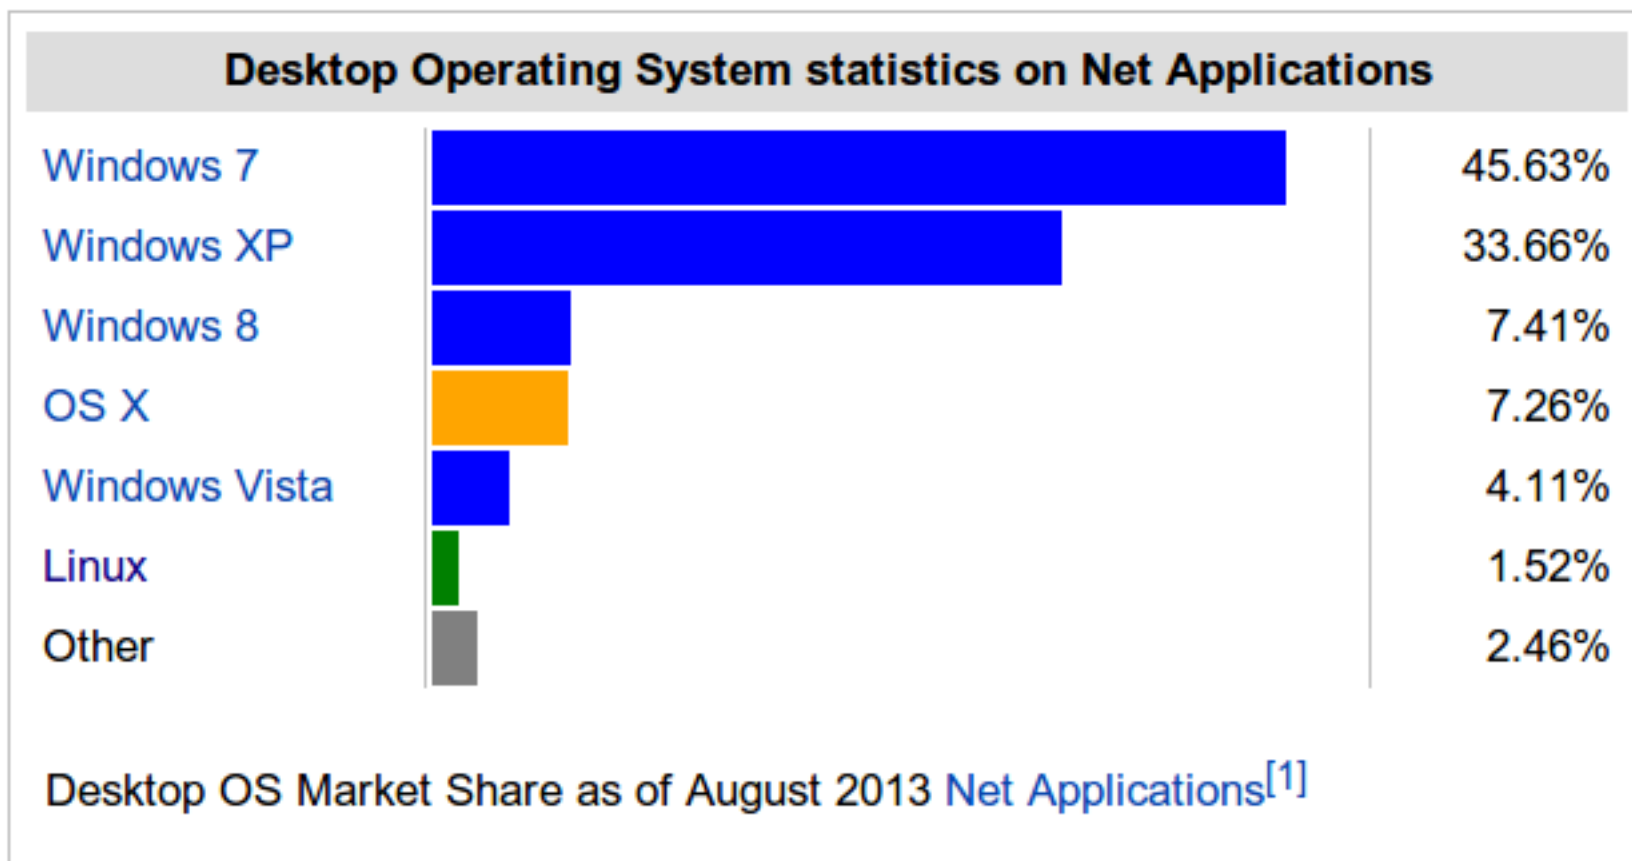

کامپیوترهای رومیزی